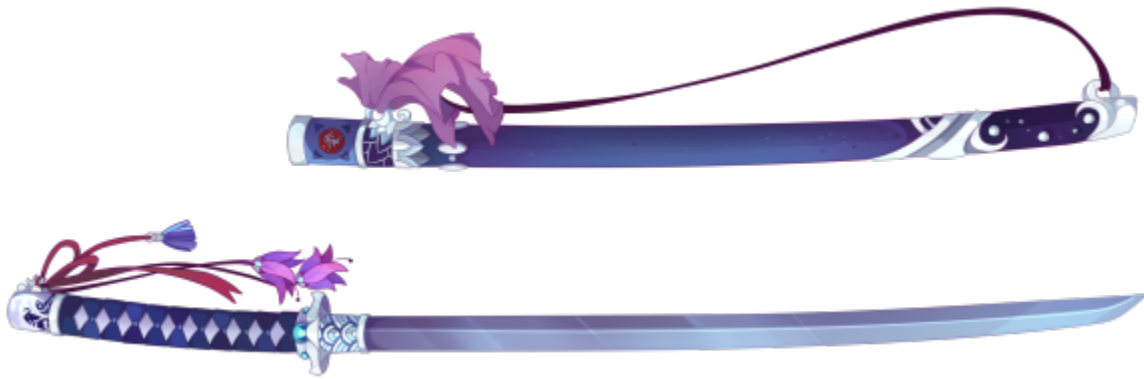

# Kaiyo Sword

When the [YSS Kaiyō](#) went into another universe's dimension, it took blood, sweat, and tears to get the crew back to where they belonged. It also took a bit of finagling the [main weapon array](#) and [Aether Generator](#) and a [Transuniversal Teleportation Drive](#) from the other universe they were in to create another rift in space. When they got back to [Yamatai \(Planet\)](#), the Kaiyō was indiscernible from the ship it once was and was decommissioned. The crew moved on to the Kaiyō II, a [Fuji-class Expeditionary Gunship](#), but these swords were made to commemorate the time they spent on their ship. They are manufactured by [Ketsurui Zaibatsu](#) and first produced in [YE 39](#).

## More about Kaiyō Swords

The blade of the sword is made from the hull of the Kaiyō itself. Thus, it is [Zesuaium](#) and especially tough and durable. The [Monomolecular Edge](#) of the sword means that the molecules of the edge are forged to perfection. This sword also has the extraordinary benefit of being [Massive](#) in nature. Because of this, it requires someone of great strength to wield it unarmored, but a power armored individual may wield it while in combat, as well, with efficacy. This [Power Blade](#) utilizes [Aether](#) and a [Rechargeable Battery](#), which means this blade destabilizes matter when it comes into contact with it.

## Type

Below is the [DRv3 Tier](#) of the Kaiyō Sword:

SARv3 Tier: 3

## Appearance

The hilt should be good for one hand or two hand usage, not TOO long, be bluish grey that is lighter than the blade underneath and blue wrapped clothe in the traditional Yamataian fashion. The tsuba should have the same [wave formation](#) as well as the outline of the Kaiyo I. here should be a charm of that ship