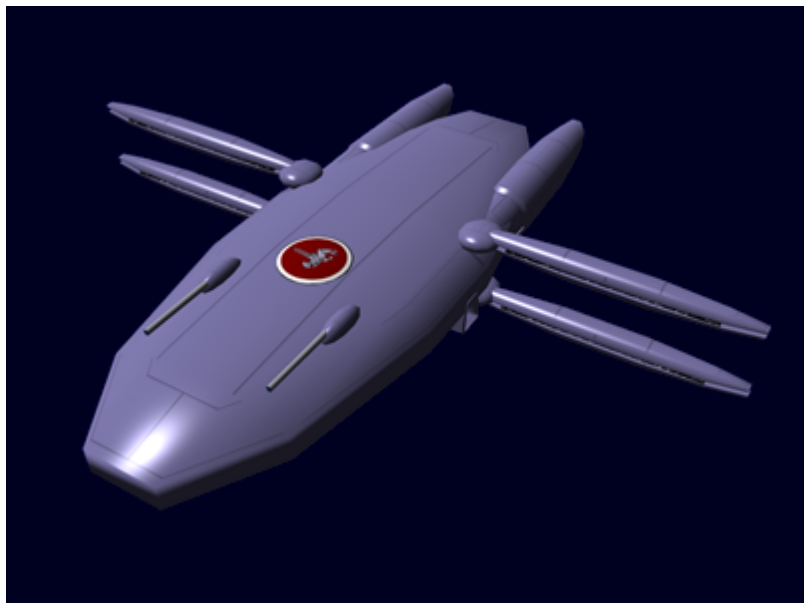

# YSS Hiro

YSS Hiro is a [Midori-Class Scout Ship](#) in the [Star Army of Yamatai](#) that is captained by [Taii Scott Kaine](#) (played by [Jimmy](#)) and serving as part of [Task Force Lantern](#).

## Known Crew

Captain: [Taii Scott Kaine](#) Executive Officer: [Shoi](#) Azusa Rio Ships Avatar: [Yontô Hei](#) Harumi

## Scott Kaine

<b>Species:</b>	<a href="#">Minkan</a>
<b>Gender:</b>	Male
<b>Rank:</b>	<a href="#">Taii</a>
	
<b>Organization:</b>	<a href="#">Star Army of Yamatai</a>
<b>Occupation:</b>	<a href="#">Star Army Starship Captain</a>