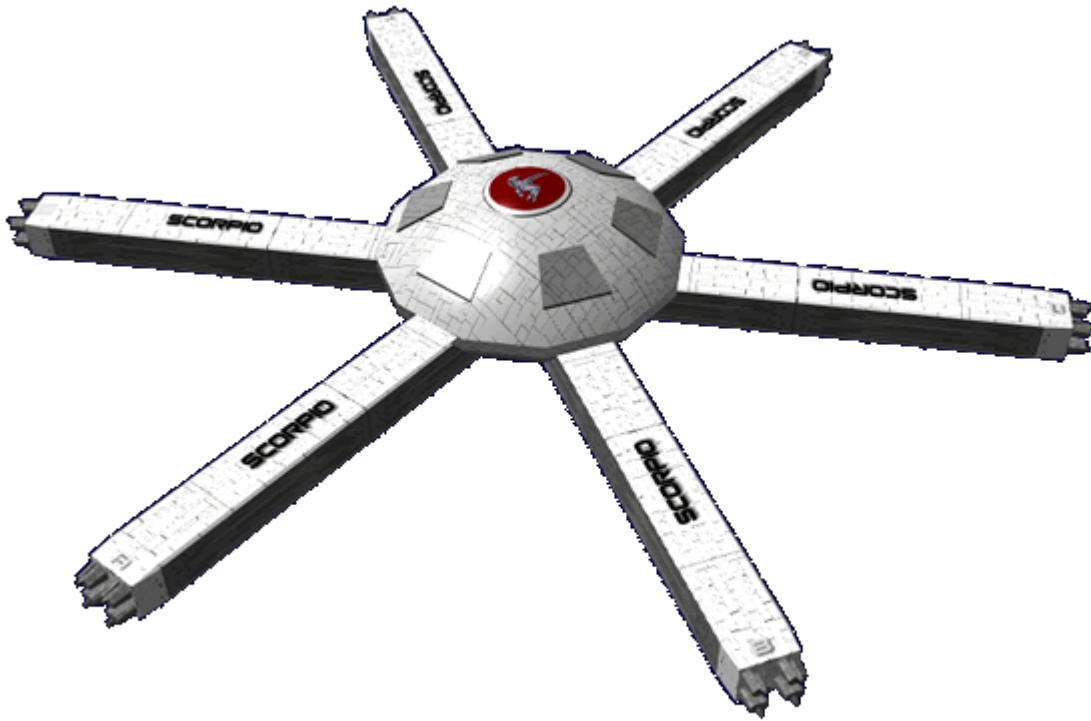

Aries Star Fortress

Aries Star Fortress, also called Aries Station, was a [Zodiac-class Star Fortress](#) built in [YE 29](#) in orbit of the [Planet Nataria](#). It was destroyed in [YE 31](#).

History

Aries was the former headquarters of the [Nataria Fleet Depot](#) from [YE 29](#) to [YE 31](#). It was also the home port of the [YSS Senbu](#) during that time.

In [YE 30](#), [Ketsurui Yui](#) conducted a promotion ceremony on Aries Station, including the promotion of [Izuki Kameko](#) to [Taii](#).

The [Ke-F8 Transport Ship](#) design was produced at Aries from the old [Fuushighi no Umi-class Escorts](#) that were in the ship stockpile at the Nataria Fleet Depot.

During the [First Battle Of Nataria](#) at the start of the [Second Mishhuvurthyar War](#) in [YE 31](#), the star fortress was heavily damaged and self-destructed before the [NMX](#) forces could invade and capture it¹⁾.