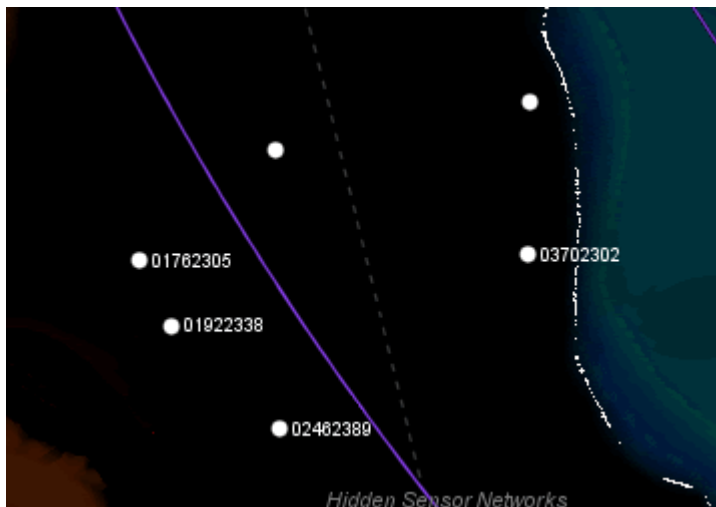

- SX-14
- SX-15
- SX-16
- SX-17
- SX-18
- SX-19

Features

In [YE 35](#) the [Scientific Studies Service (SSS)](#) deployed a [Ke-P6-01a Bisen Lighthouse](#) on the surface of the planet at the request of the [Star Army of Yamatai](#).

In [YE 35](#) the [Scientific Studies Service (SSS)](#) deployed a [Ke-P6-02a Bisen Lighthouse](#) in orbit above this