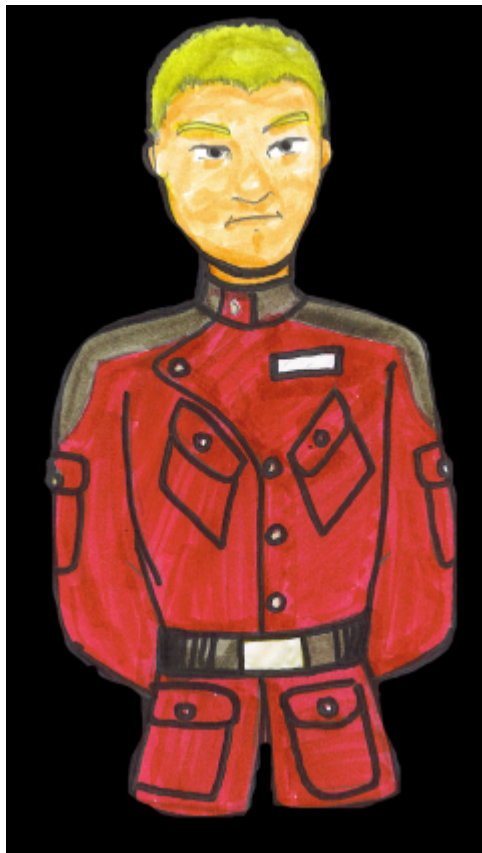

Red Military Uniforms

Designed in [YE 29](#), the uniform worn by members of the Red Fleet is a button-down jacket with pockets on the sleeves, chest, and below the waist on flaps. It features a flap that curves over to the right side. The chest pockets are angled. All buttons are silver in coloration. The upper left chest bears a nametag.

The uniform is worn with a utility, duty, or pistol belt and a pistol, as well as a red beret and dark gray cargo pants.

The standard-issue sidearm of the Star Army of Nepleslia is the [Zen Armaments 10mm Covert Ops](#).