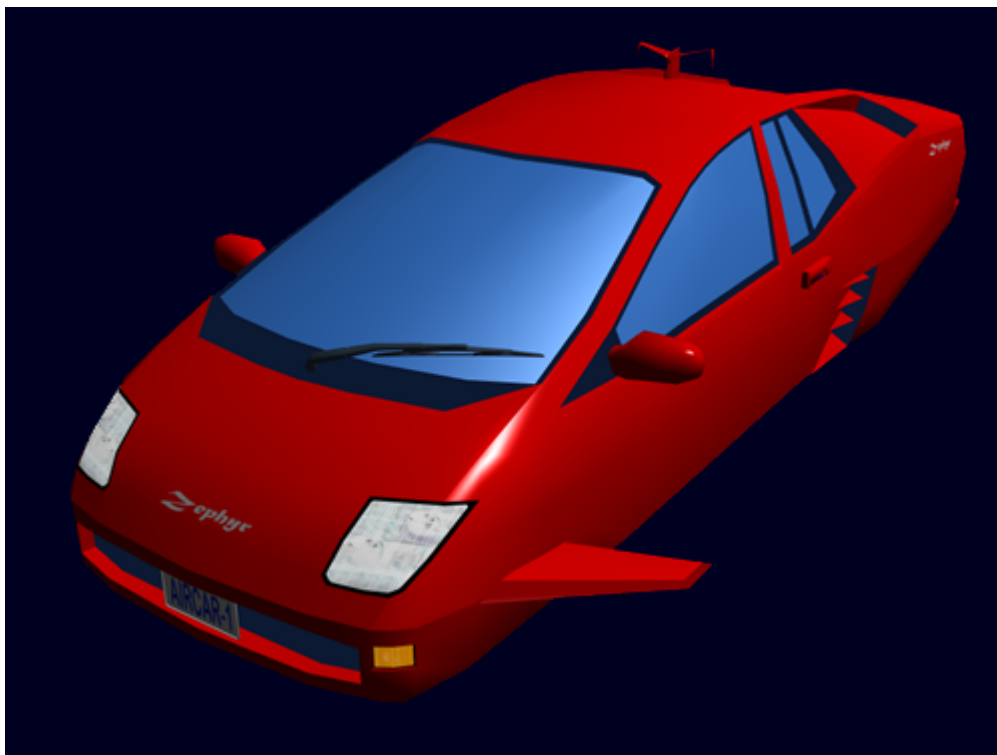

EM-K4-1a "Zephyr" Consumer Air Car

Emrys Industries

A Tamahagane Company

The [Emrys Industries](#) EM-K4-1a is the Consumer version of the [EM-K4 "Zephyr" Air Car](#), it became available in [YE 33](#).

About the EM-K4-1a

The EM-K4-1a is high-performance anti-gravity atmospheric vehicle built for the civilian customer. It is available in a wide range of colors.

The EM-K4-1a comes with a [EM-G8 Type 33 Datapad](#). The datapad contains the operating instructions and can be used to monitor and control the car remotely. The owner can remote start, and have the vehicle meet them at a designated location. The datapad can also be used to lock or unlock the vehicle.

Inside the Em-K4

Entry to the cabin is through the gull-wing pneumatic doors. The cabin of the EM-K4 contains four leather seats. The driver sits in the left front seat. The interior colors are black, grey, and brown.

Specifications

Details

Manufacturer: [Emrys Industries](#) Nomenclature: Em-K4-1a **Organizations Using This Product:** Civilian Consumers Type: Anti-grav Class: Car Designer: Emrys Industries R&D section. **Price:** 13,500 [KS](#)