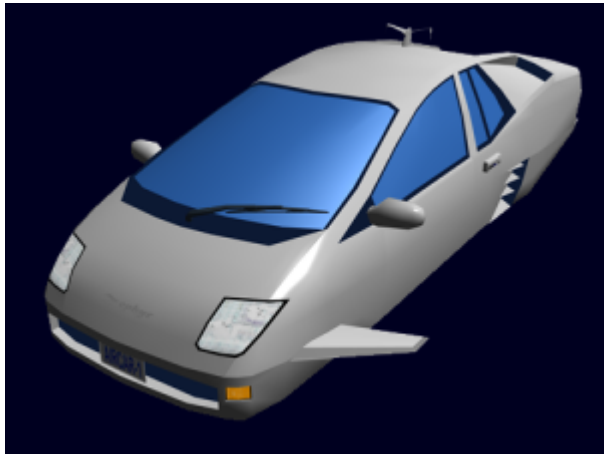

The EM-K4-1a is high-performance anti-gravity atmospheric vehicle built for the civilian customer. It is available in a wide range of colors.

The EM-K4-1a comes with a [EM-G8 Type 33 Datapad](#). The datapad contains the operating instructions and can be used to monitor and control the car remotely. The owner can remote start, and have the vehicle meet them at a designated location. The datapad can also be used to lock or unlock the vehicle.

Specifications

Details

Manufacturer: [Emrys Industries](#) Nomenclature: Em-K4-1a **Organizations Using This Product:** Civilian Consumers Type: Anti-grav Class: Car Designer: Emrys Industries R&D section. **Price:** 13,500 [KS](#)

Dimensions

Length: 4.93m 16.2ft Height: 1.4m 4.59 ft **Width: (Overall)** 2.4m 7.87ft **Width: (Body)** 1.8m 5.9ft

Speeds

- **Ground mode:** 0 - 200 kph (0 - 124 mph)
- **Altitude mode:** 0 - 402 kph (0 - 250 mph)
- **High speed mode:** 402 - 804 kph (250 - 500 mph)

See [EM-K4 Operation](#) for mode details.

Examples of Colors

Inside the Em-K4-1a

Entry to the cabin is through the gull-wing pneumatic doors. The cabin of the EM-K4 contains four seats. The driver sits in the left front seat.