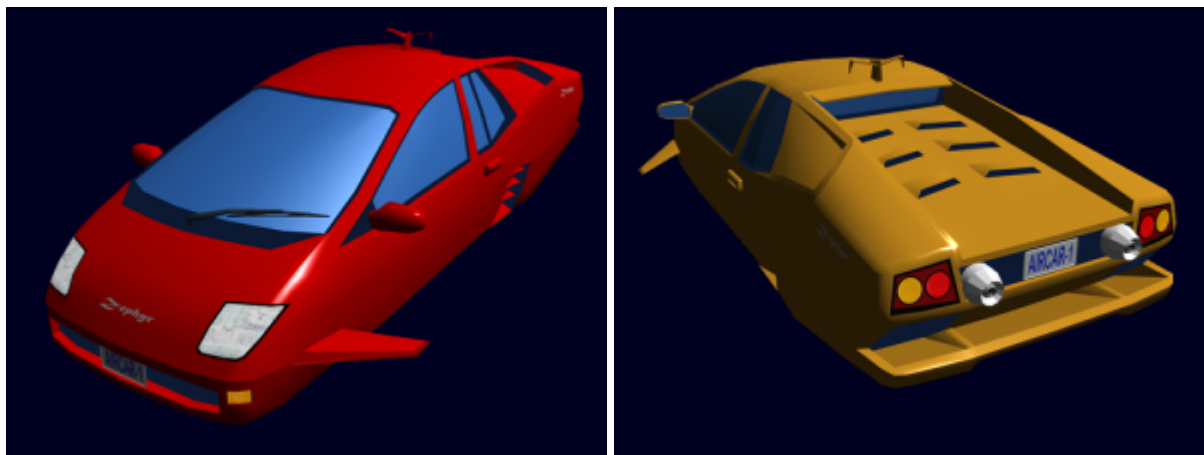

The EM-K4-1a is high-performance anti-gravity atmospheric vehicle built for the civilian customer. It is available in a wide range of colors.

The EM-K4-1a comes with a [EM-G8 Type 33 Datapad](#). The datapad contains the operating instructions and can be used to monitor and control the car remotely. The owner can remote start, and have the vehicle meet them at a designated location. The datapad can also be used to lock or unlock the vehicle.

Specifications

Details

Manufacturer: [Emrys Industries](#) Nomenclature: Em-K4-1a **Organizations Using This Product:** Civilian Consumers Type: Anti-grav Class: Car Designer: Emrys Industries R&D section. **Price:** 13,500 [KS](#)

Dimensions

Length: 4.93m 16.2ft Height: 1.4m 4.59 ft **Width: (Overall)** 2.4m 7.87ft **Width: (Body)** 1.8m 5.9ft

Speeds

- **Ground mode:** 0 - 200 kph (0 - 124 mph)
- **Altitude mode:** 0 - 402 kph (0 - 250 mph)
- **High speed mode:** 402 - 804 kph (250 - 500 mph)

See [EM-K4 Operation](#) for mode details.

Examples of Colors

Inside the Em-K4-1a

Entry to the cabin is through the gull-wing pneumatic doors. The cabin of the EM-K4 contains four seats. The driver sits in the left front seat.